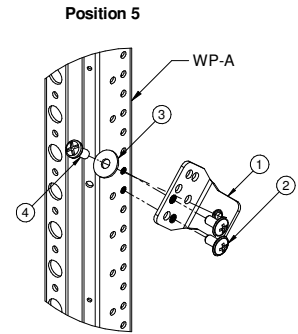

No.	Type ETI	Name	Pcs.
1	LG-V	Support	2
2	AST 4.8x9.5	Tapping screw	4
3	AW-RE 5	Washer M5 DIN9021 Zn	2
4	AS-C 5x10	Screw M5x10 DIN7985 Zn	2

Position 1

Position 2

LG-V SET

support LG-V
(element mocujący LG-V)

No.	Type ETI	Name	Pcs.
1	LG-V	Support	2
2	AST 4.8x9.5	Tapping screw	4
3	AW-RE 5	Washer M5 DIN9021 Zn	2
4	AS-C 5x10	Screw M5x10 DIN7985 Zn	2

Screwdriver PH2
(Wkrętak PH2)

AS-C 5x10	2,2-3,5 Nm
AST 4.8x9.5	3,0-3,4 Nm